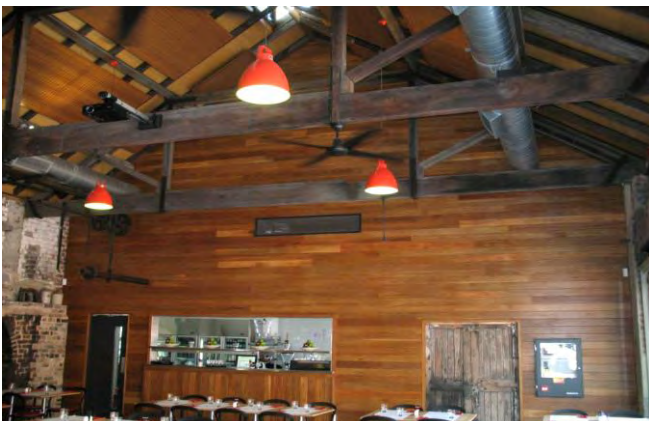

**UNIVERSITY OF WESTERN SYDNEY (RYDALMERE)  
"BOILERHOUSE"**

ADDAPTIVE RE-USE OF THE OLD BOILERHOSE AND BRICK CHIMNEY AS A FEATURE OF THE REDEVELOPMENT OF THE STUDENT PRECINCT AND RESTAURANT

ARTIST SKETCH OF THE ORIGINAL FEMALE ORPHAN SCHOOL

BOILERHOUSE BUILDING

FEMALE ORPHAN SCHOOL  
- THE OLDEST 3 STOREY PUBLIC BUILDING IN AUSTRALIA

RESTAURANT

IRONBARK COLUMNS & BEAMS

SPOTTED GUM WALL CLADDING

IRONBARK COLUMNS