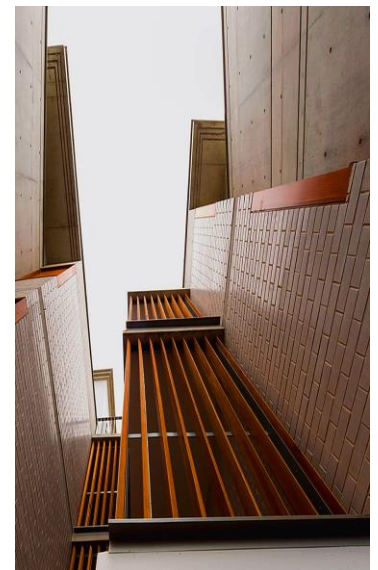

TIMBER SCREENS

AusTimber produce decorative timber screening of all styles using durable Australian hardwoods for use in any situation.

AUSTRALIAN NATIONAL UNIVERSITY – RECLAIMED BLUEGUM

CASTLE HILL RSL – BLOCK SCREEN

SYDNEY BOTANIC GARDENS

BLAXLAND PARK – TREE HOUSE

PRINCE ST. CRONULLA

BEARE PARK – BLACKBUTT SCREEN FENCE

CASTLE HILL RSL – TREE FEATURE