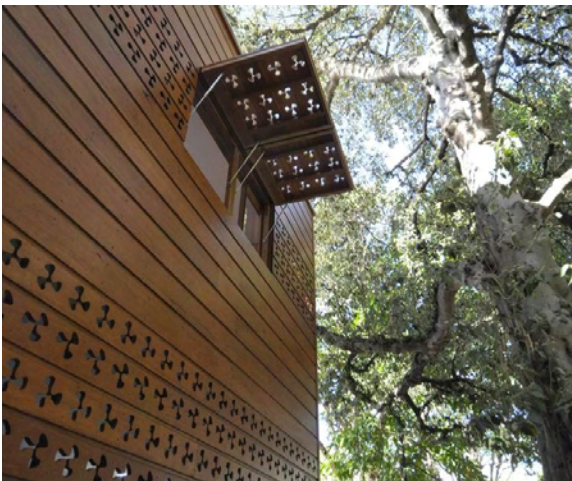

**RUSHCUTTERS BAY PARK  
KIOSK, GRANDSTAND & AMMENITIES BUILDINGS**

KIOSK – BLACKBUTT CLADDING (CURVED WALLS)

GRANDSTAND HERITAGE CLADDING & STRUCTURAL TIMBERS

GRANDSTAND SHIPDECK DECKING & SEATING

BLACKBUTT CLADDING WITH "TIMBER TATTOO" MOTIF

AMMENITIES BUILDING VENTILATION